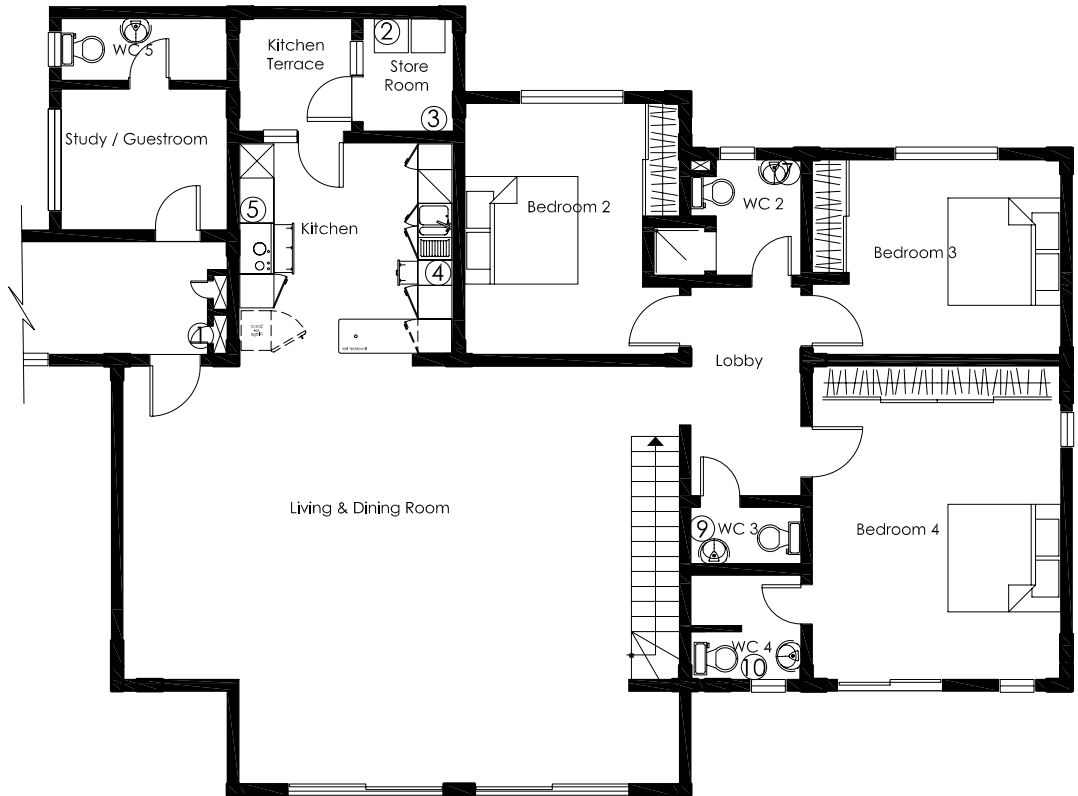

FLOORPLANS: SARDINIA (LOWER FLOOR)

LEGEND

- ① WATER METER
- ② STOP COCK
- ③ MAINS CONS. UNIT
- ④ KITCHEN STOP COCK
- ⑤ COOKER POINT
- ⑥ MASTER BATH STOP COCK
- ⑦ SHARED BATH STOP COCK
- ⑧ AIR CONDITION UNIT
- ⑨ POWDER ROOM STOP COCK
- ⑩ BEDROOM WITH BATH

FLOORPLANS: SARDINIA (UPPER FLOOR)

LEGEND

- ① WATER METER
- ② STOP COCK
- ③ MAINS CONS. UNIT
- ④ KITCHEN STOP COCK
- ⑤ COOKER POINT
- ⑥ MASTER BATH STOP COCK
- ⑦ SHARED BATH STOP COCK
- ⑧ AIR CONDITION UNIT
- ⑨ POWDER ROOM STOP COCK
- ⑩ BEDROOM WITH BATH