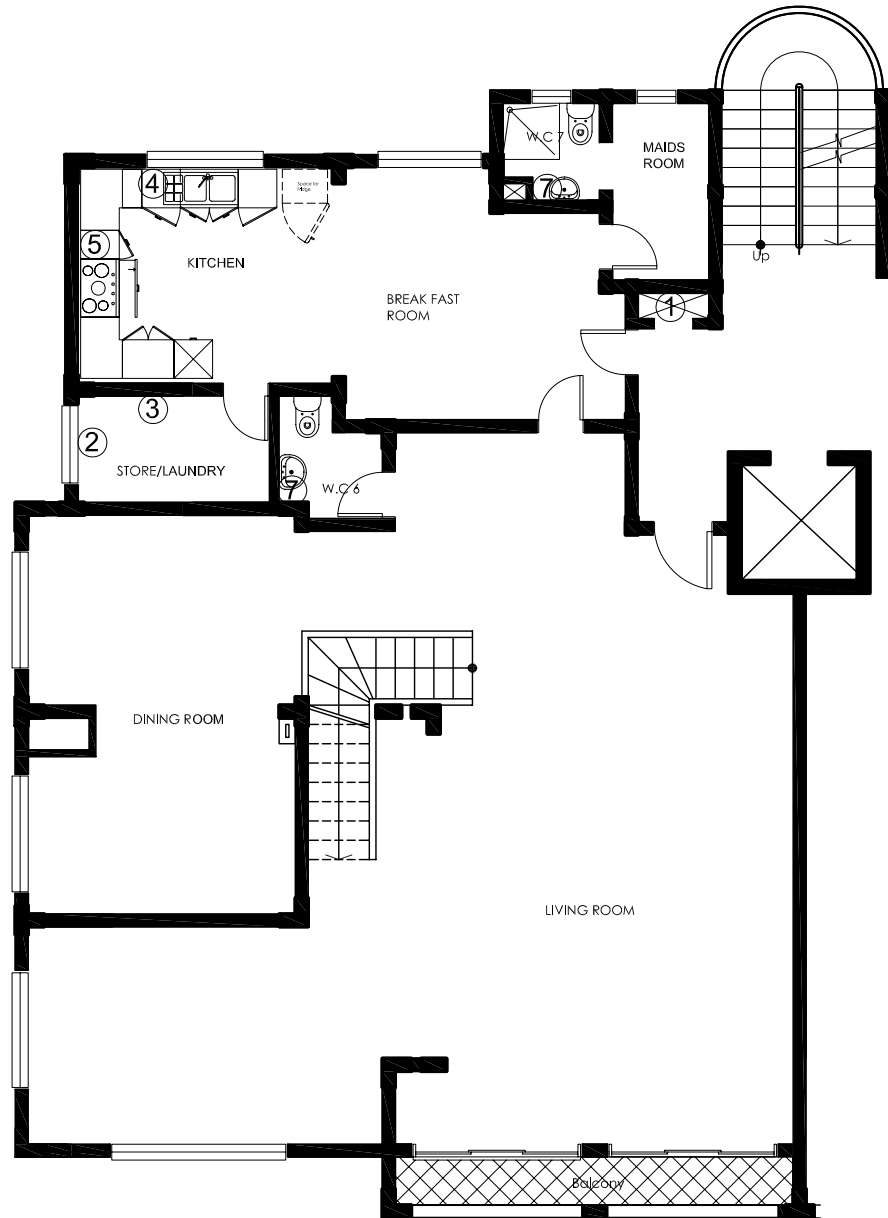

## FLOORPLANS: MILANO (LOWER FLOOR)

### LEGEND

- ① WATER METER
- ② STOP COCK
- ③ MAINS CONS. UNIT
- ④ KITCHEN STOP COCK
- ⑤ COOKER POINT
- ⑥ MASTER BATH STOP COCK
- ⑦ SHARED BATH STOP COCK
- ⑧ AIR CONDITION UNIT
- ⑨ POWDER ROOM STOP COCK
- ⑩ BEDROOM WITH BATH

## FLOORPLANS: MILANO (UPPER FLOOR)