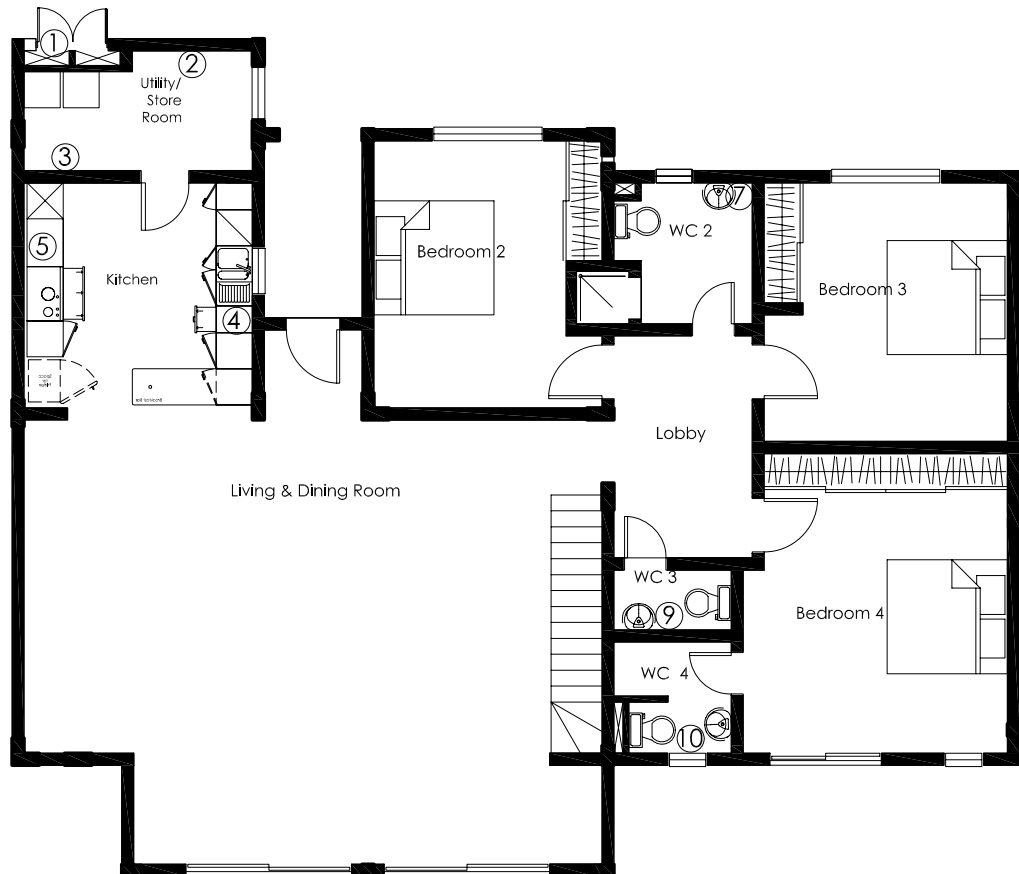

FLOORPLANS: CAPRI (LOWER FLOOR)

LEGEND

- ① WATER METER
- ② STOP COCK
- ③ MAINS CONS. UNIT
- ④ KITCHEN STOP COCK
- ⑤ COOKER POINT
- ⑥ MASTER BATH STOP COCK
- ⑦ SHARED BATH STOP COCK
- ⑧ AIR CONDITION UNIT
- ⑨ POWDER ROOM STOP COCK
- ⑩ BEDROOM WITH BATH

FLOORPLANS: CAPRI (UPPER FLOOR)

LEGEND

- ① WATER METER
- ② STOP COCK
- ③ MAINS CONS. UNIT
- ④ KITCHEN STOP COCK
- ⑤ COOKER POINT
- ⑥ MASTER BATH STOP COCK
- ⑦ SHARED BATH STOP COCK
- ⑧ AIR CONDITION UNIT
- ⑨ POWDER ROOM STOP COCK
- ⑩ BEDROOM WITH BATH